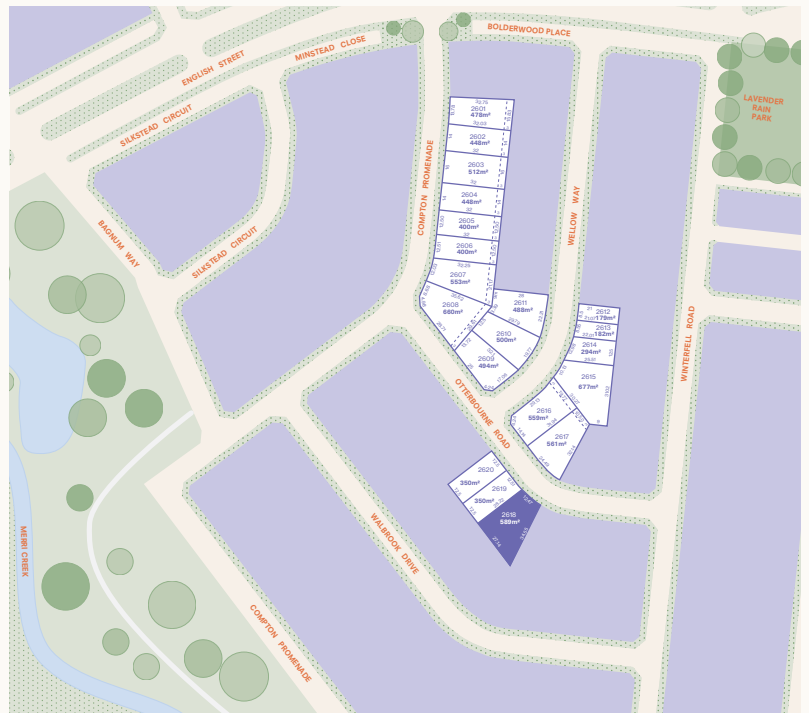

KINBROOK

Lot 2618

Lot Area: 589m²
Lot Frontage: 12.47m
Location: Lavender Rain Stage 26A
Price: TBC

Visit our website for more information.
WWW.YOURKINBROOK.COM.AU

Full of life.